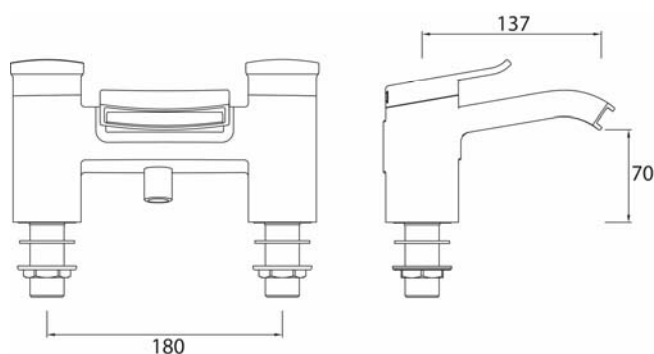

TECHNICAL DATA SHEET

BRISTAN

DESCENT Bath Shower Mixer

Product Specification

Product Code: DSC BSM C
Finish: Chrome plated
Product Type: Contemporary
Construction: Bodies are of all brass construction and is designed to conform to BS EN 200
Valve Type: 3/4" CD Valve 1/4 Turn
Supply: Suitable for all plumbing systems
Inlet: 3/4" BSP Threaded Tail
Working Pressures: Min 0.3 Bar Max 5.0 Bar

Additional Information

- Chrome plated to BS EN 248.
- Supplied with metal handles.
- Supplied with rub clean handset and 1.75m hose.

Technical Advice: For further information please call 0844 7016273 or email customer care@bristan.com.