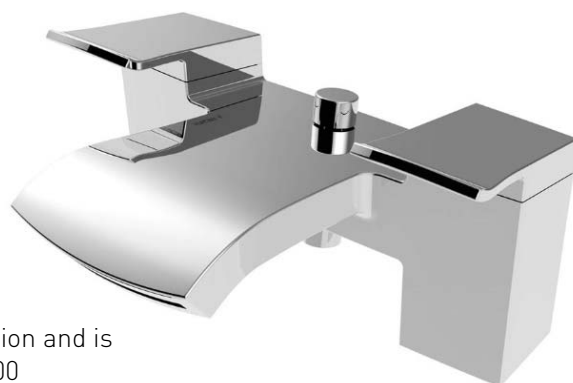

TECHNICAL DATA SHEET

BRISTAN

DESCENT Bath Shower Mixer

Product Specification

Product Code: DSC BSM C
Finish: Chrome plated
Product Type: Contemporary
Construction: Bodies are of all brass construction and is designed to conform to BS EN 200
Valve Type: 3/4" CD Valve 1/4 Turn
Supply: Suitable for all plumbing systems
Inlet: 3/4" BSP Threaded Tail
Working Pressures: Min 0.3 Bar Max 5.0 Bar

Additional Information

- Chrome plated to BS EN 248.
- Supplied with metal handles.
- Supplied with rub clean handset and 1.75m hose.

Technical Advice: For further information please call 0844 7016273 or email customer care@bristan.com.